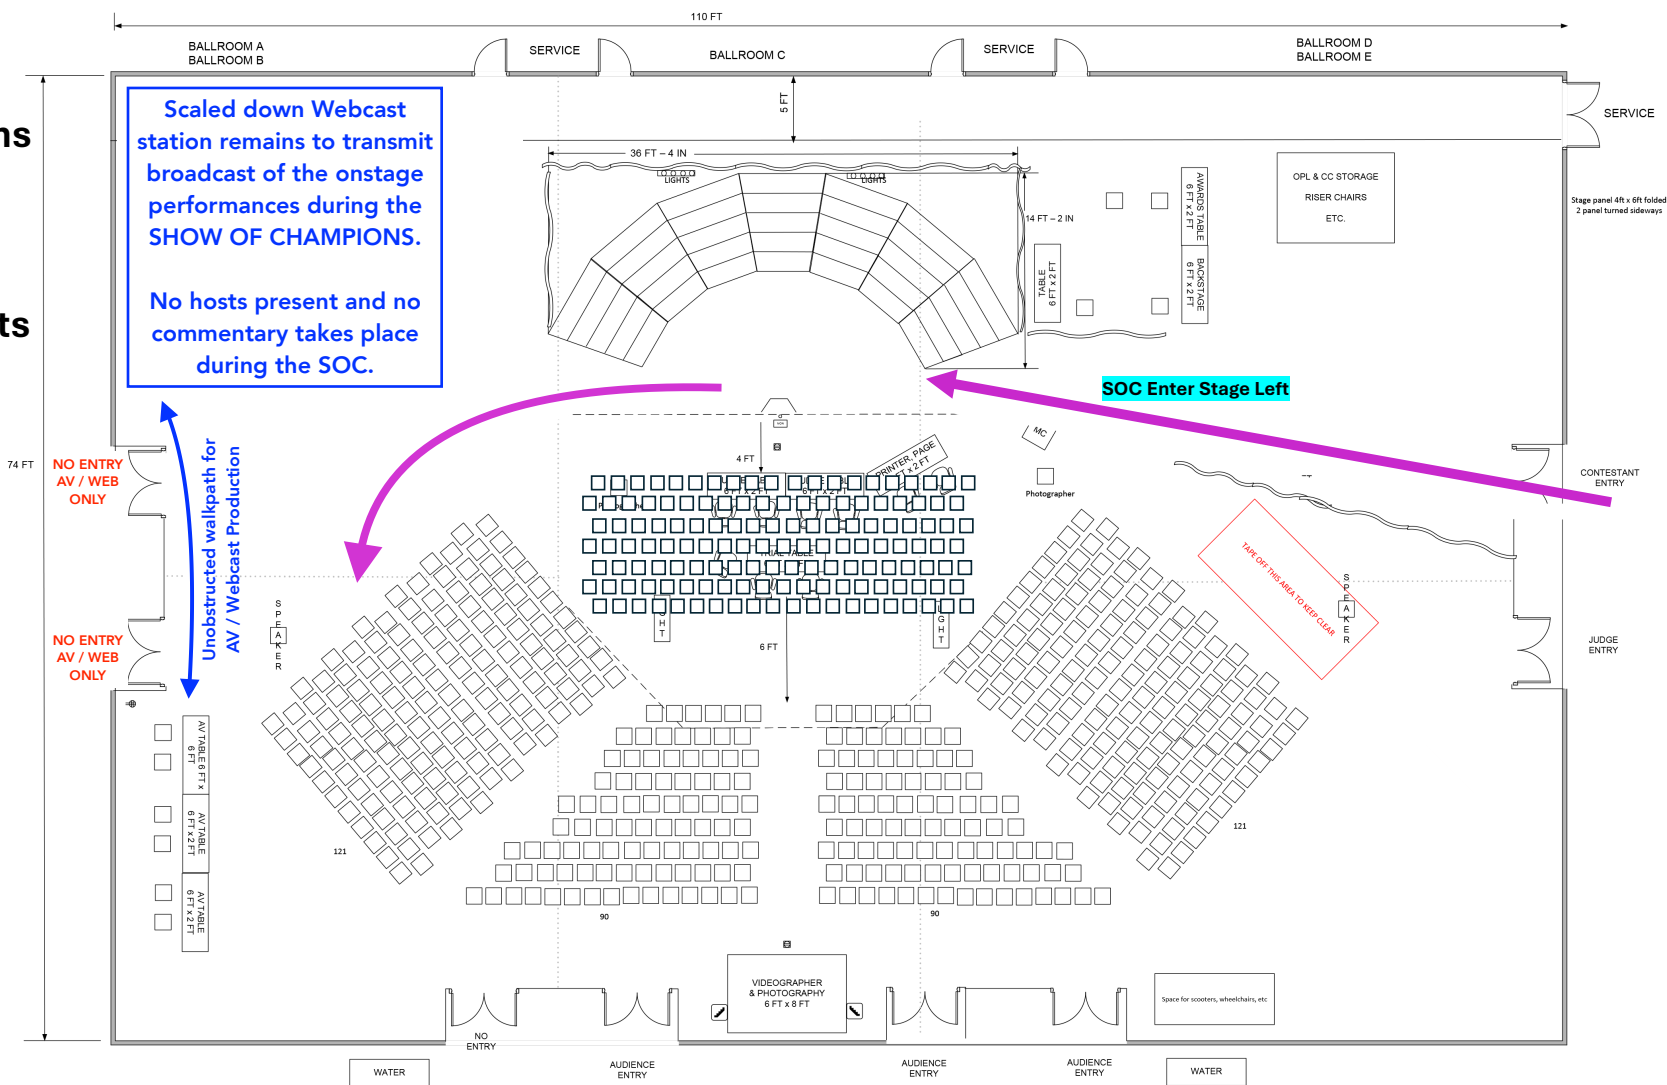

**Show of Champions
Replace
Judge Pit
area with
60-75 Seats**

Updated 4-9-2026