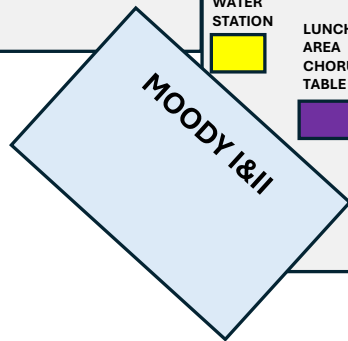

**Layout of Esplanade Area
NOT TO SCALE!!!**

Updated 4-9-2026

**2 CHAIRS PER TABLE
2 CHAIRS PER DOOR ENTRY**

HISTORIAN TABLES LEADERSHIP TABLE SCRAPBOOK TABLE

LUNCH BOX PICKUP AREA
CHORUS CHECK IN TABLE

ESPLANADE

ALCOVE AREA
REGISTRATION/TICKETS
VOLUNTEERS TABLES AREA

INTL BOUND TABLES AREA
TWSC
THC

NO ENTRY DOOR

NO ENTRY DOOR

NO ENTRY DOOR

ENTRY DOOR

ENTRY DOOR

ENTRY DOOR

WATER STATION

CONTESTANT ENTRY DOOR

JUDGES ENTRY DOOR

QUARTET CHECK IN TABLE

ACAPULCO
DUAL
CHANGING

CANCUN

MONTEREY
QUARTET
PHOTO

TAMPICO

1869 JUDGE
BOARD ROOM
DURING
CONTEST
DOWN CABANA
HALLWAY