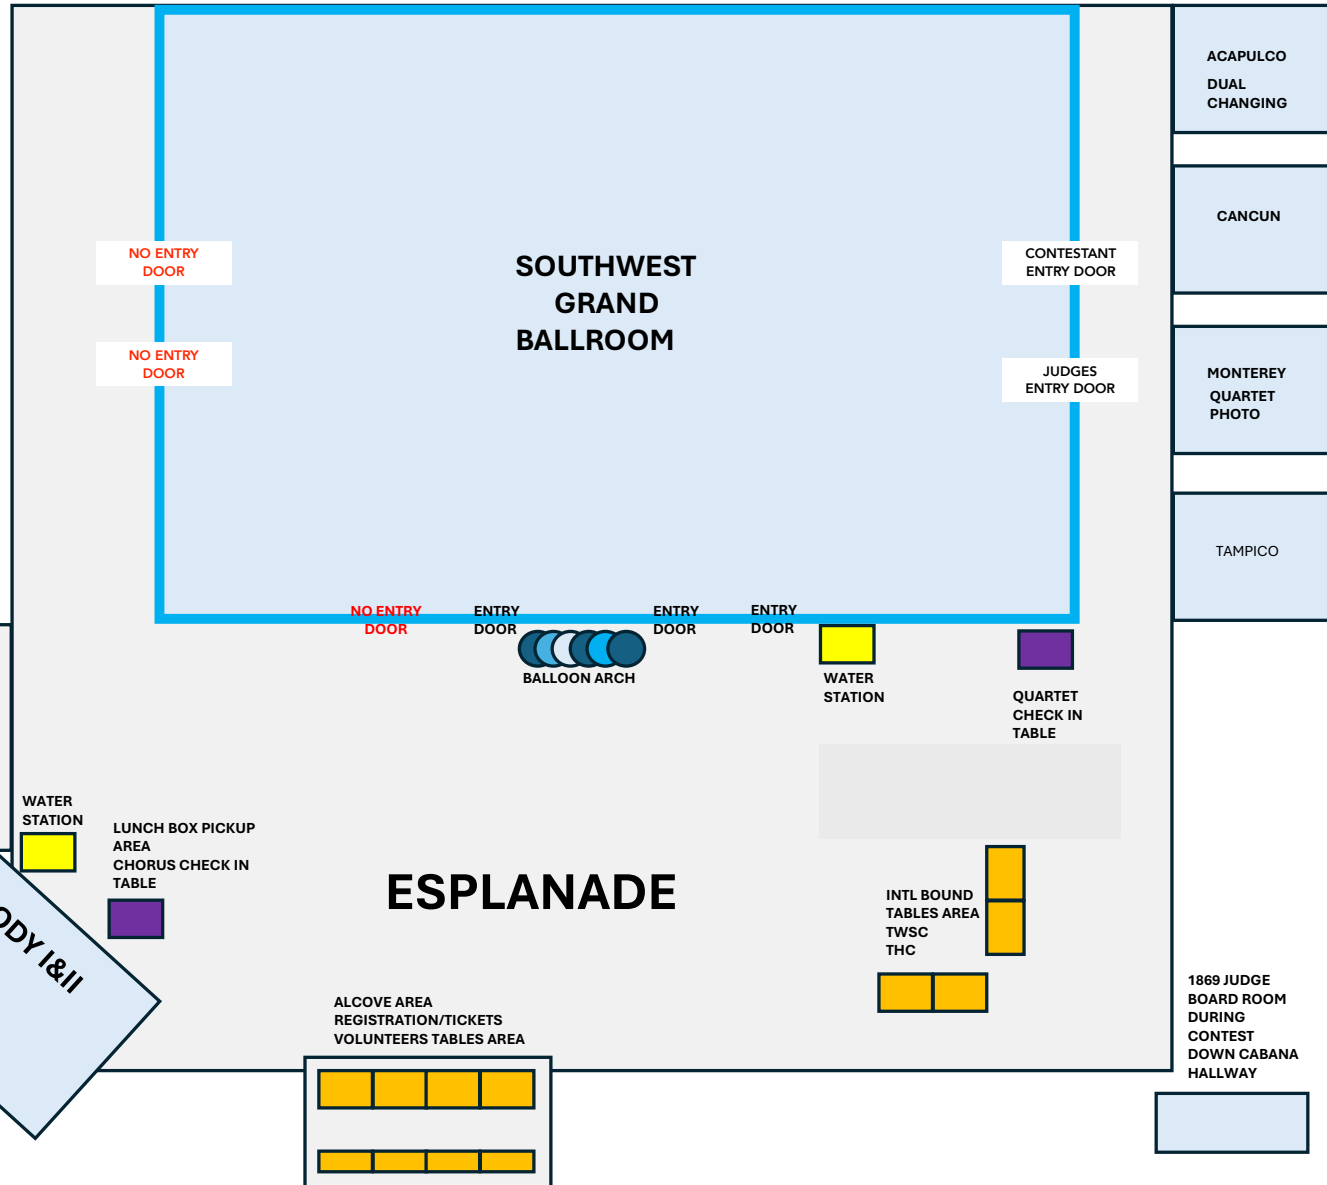

**Layout of Esplanade Area
NOT TO SCALE!!!**

Updated 4-9-2026

**2 CHAIRS PER TABLE
2 CHAIRS PER DOOR ENTRY**

HISTORIAN TABLES LEADERSHIP TABLE SCRAPBOOK TABLE

LUNCH BOX PICKUP AREA
CHORUS CHECK IN TABLE

ESPLANADE

ALCOVE AREA
REGISTRATION/TICKETS
VOLUNTEERS TABLES AREA

INTL BOUND TABLES AREA
TWSC
THC

NO ENTRY DOOR

NO ENTRY DOOR

NO ENTRY DOOR

ENTRY DOOR

ENTRY DOOR

ENTRY DOOR

WATER STATION

CONTESTANT ENTRY DOOR

JUDGES ENTRY DOOR

QUARTET CHECK IN TABLE

ACAPULCO
DUAL
CHANGING

CANCUN

MONTEREY
QUARTET
PHOTO

TAMPICO

1869 JUDGE
BOARD ROOM
DURING
CONTEST
DOWN CABANA
HALLWAY